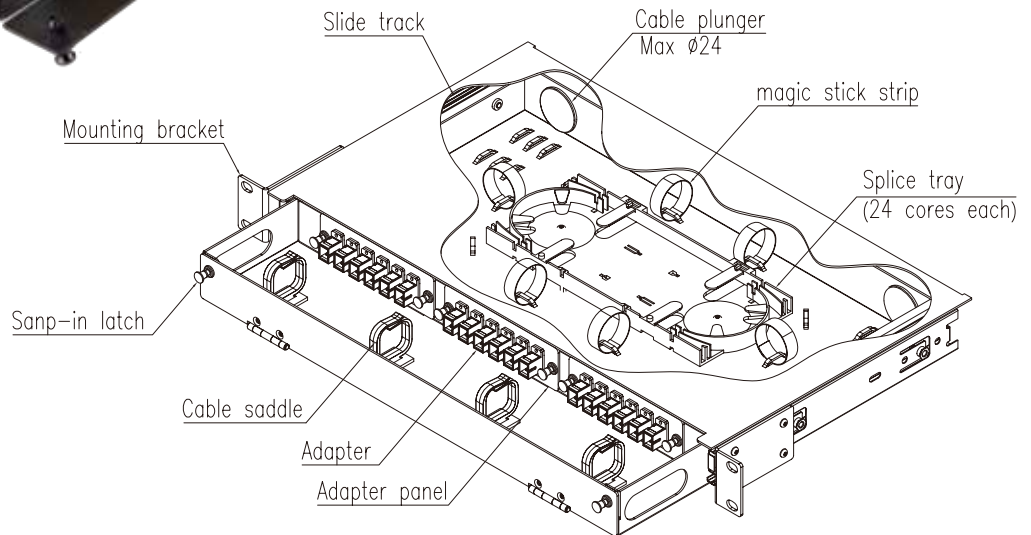

OPTICAL FIBER

AIS Optical Distribution Frame (ODF) Sliding Drawer type

Product Introduction

AIS has brought you complete series of fiber optic connectivity mounting products, Optical Distribution Frame (ODF) is available in all adapters such as LC, SC, ST, FC to Hybrid connectors. Many different designs meet your various installation demands, making your installation neat and efficient.

Product Features

- Sliding drawer type, easy installation and maintenance
- Front patch cord cable tray provides great protection to the fiber cables
- Come with fiber splicing tray, easy and neat fiber route managing
- Suitable for both single mode and multimode installations
- Maximum 48 core fiber capacity
- Come with all different installation required accessories

產品規格

Measure	SC,ST, LC,FC and MT-RJ Adaptor
插入損耗 Insertion Loss dB	< 0.2dB
Durability (500 Mating)	< 0.2dB
Operating Temperature	- 40°C to + 85 °C
Retention Force	200 – 600 g

Product Code	Description
AF-001NBK	1U drawer type ODF 48 port, with LC adapters
AF-002NBK	1U drawer type ODF 24 port, with SC adapters
AF-003NBK	1U drawer type ODF 24 port, with ST adapters
AF-004NBK	1U drawer type ODF 24 port, with FC adapters